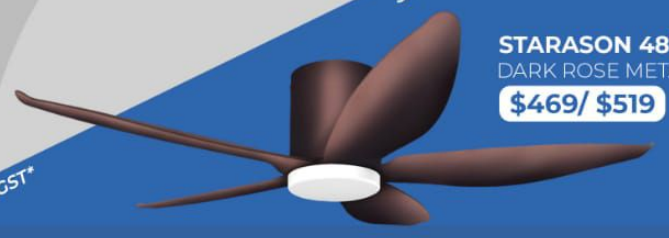

ASPEN III 38"/ 50"
 BLACK/ WHITE
\$378/ \$409

FERN III 46"/ 56"
 WHITE/ BLACK
 LIGHT WOOD/ DARK WOOD
\$419/ \$478

ASPEN III 38"/ 50"
 BLACK/ WHITE
 DARK WOOD/ LIGHT WOOD
\$399/ \$478

HYSON/ HYDSON 46"/ 52"
 WHITE/ BLACK
TRI-WAY LED \$299
DIM OPTION \$369

STARASON 48"/ 56"
 BLACK/ WHITE
PWP AT \$399
\$439/ \$489

HYSON/ HYDSON 46"/ 52"
 WHITE/ BLACK PARQUET WOOD
TRI-WAY LED \$349
DIM OPTION \$399

STARASON 48"/ 56"
 DARK ROSE METALLIC
\$469/ \$519

BAY III 42"/ 52"
 WHITE/ BLACK DARK WALNUT
WITH LIGHT \$549