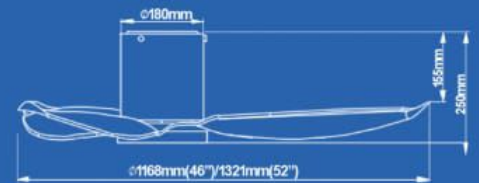

TRI-WAY LED, FROM \$349 ONLY

HYDSON 46" / 52"
WHITE / BLACK COLOR

+ DIM OPTION FROM RSP : \$369

HYDSON 46" / 52"
WHITE / BLACK + PARQUET WOOD COLOR

+ DIM OPTION FROM RSP : \$399

SPECIFICATIONS

— ORIGINAL DESIGN
S/N: 202109262W