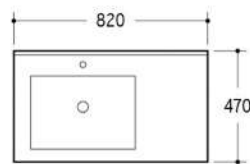

Mirror PHT-5040W-50-M
(500x650x20mm)

Shelf PHT-5040W-50-S
(500x120x40mm)

>> Mirror: PHT-5040MB-50-M
(Size: 500x650mm, Horizontally/ Vertically)

>> Glass Shelf: PHT-5040MB-50-S
(Size: 500x120mm, Matt Black Frame)

PB-6070 (Flat)
(Inner Bowl: 440x270x130mm)

PB-6270 (Curve)
(Inner Bowl: 480x285x134mm)

304
STAINLESS
STEEL

82
CM

MATT BLACK **CODE / SIZE**

Cabinet Only	PHT-8186MB-80-C
2 Basin Options	PB-6080L/6280
2 Top Options	PB-6780MW/6780MB (820x470x520mm)
Mirror	PHT-8186MB-80-M (800x550x40mm)
Shelf	PHT-8186MB-80-S (800x120x40mm)
Art Basin	PB-2450

MATT BLACK
(650x600x135MM)

Mirror Cabinet + Side Cabinet
PMC-4560MB-D + PMC-2060MB-D
(450x600x135mm) (200x600x135mm)

PB-6080L (Flat)
(Inner Bowl: 410x265x128mm)

PB-6280 (Curve)
(Inner Bowl: 480x285x134mm)

304
304 STAINLESS STEEL

82
CM

GLOSS WHITE CODE / SIZE

Cabinet Only	PHT-8186W-80-C
2 Basin Options	PB-6080L/6280
2 Top Options	PB-6780MW/6780MB (820x470x520mm)
Mirror	PHT-8186W-80-M (800x550x40mm)
Shelf	PHT-8186W-80-S (800x120x40mm)