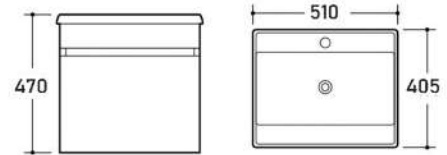

Mirror PHT-5040W-50-M
(500x650x20mm)

Shelf PHT-5040W-50-S
(500x120x40mm)

>> Mirror: PHT-5040MB-50-M
(Size: 500x650mm, Horizontally/ Vertically)

>> Glass Shelf: PHT-5040MB-50-S
(Size: 500x120mm, Matt Black Frame)

>> ZAFFIRO Cold Tap: PT-701 (2 ticks)

>> Basin Cabinet:
PHT-5040MB-50-BC
Matt Black
(Size: 510x405x470mm)

Matt Black CODE / SIZE

Cabinet with Basin PHT-5040MB-50-BC
(510x405x470mm)

Mirror PHT-5040MB-50-M
(500x650x20mm)

Shelf PHT-5040MB-50-S
(500x120x40mm)

>> Tap: PT-701

>> Mirror: PHT-5040W-50-M
(Size: 500x650mm, Horizontally/ Vertically)

>> Glass Shelf: PHT-5040W-50-S
(Size: 500x120mm, White Frame)

>> ZAFFIRO Cold Tap: PT-701 (2 ticks)

>> Basin Cabinet:
PHT-5040W-50-BC
White
(Size: 510x405x470mm)

Gloss White CODE / SIZE

Cabinet with Basin PHT-5040W-50-BC
(510x405x470mm)

Mirror PHT-5040W-50-M
(500x650x20mm)

Shelf PHT-5040W-50-S
(500x120x40mm)