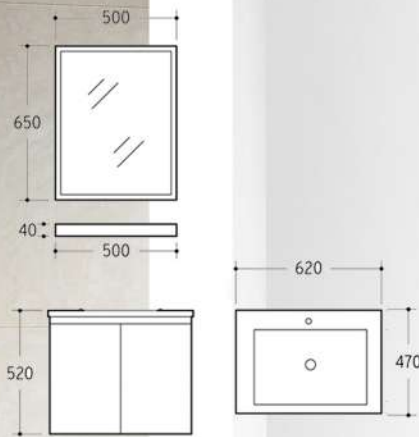

Mirror PHT-5040W-50-M
(500x650x20mm)

Shelf PHT-5040W-50-S
(500x120x40mm)

>> Mirror: PHT-5040MB-50-M
(Size: 500x650mm, Horizontally/ Vertically)

>> Glass Shelf: PHT-5040MB-50-S
(Size: 500x120mm, Matt Black Frame)

**62
CM**

GLOSS WHITE **CODE / SIZE**

- Cabinet Only** PHT-8160W-60-C
- 3 Basin Options** PB-6060/6260/6460
- 3 Top Options** PB-6860/6760MW/6760MB
(620x470x520mm)

- Mirror Cabinet** PMC-4560W-D
(450x600x135mm)

DARK WOOD CODE / SIZE

**62
CM**

Cabinet Only	PHT-8260A-60-C
3 Basin Options	PB-6060/6260/6460
3 Top Options	PB-6860/6760MW/6760MB (620x470x520mm)
Mirror	PHT-8260A-60-M (500x650x20mm)
Shelf	PHT-8260A-60-S (500x120x40mm)

LIGHT WOOD CODE / SIZE

Cabinet Only	PHT-8260B-60-C
3 Basin Options	PB-6060/6260/6460
3 Top Options	PB-6860/6760MW/6760MB (620x470x520mm)
Mirror	PHT-8260B-60-M (500x650x20mm)
Shelf	PHT-8260B-60-S (500x120x40mm)
Art Basin	PB-3749 / PB-2446 (Option 1 / Option 2)