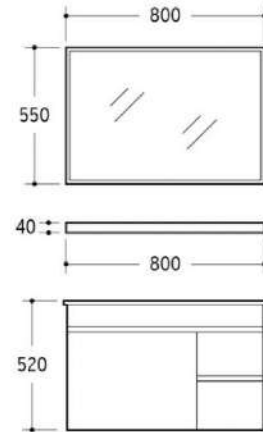

PB-6070 (Flat)
(Inner Bowl: 440x270x130mm)

PB-6270 (Curve)
(Inner Bowl: 480x285x134mm)

304
STAINLESS
STEEL

82
CM

MATT BLACK **CODE / SIZE**

Cabinet Only	PHT-8186MB-80-C
2 Basin Options	PB-6080L/6280
2 Top Options	PB-6780MW/6780MB (820x470x520mm)
Mirror	PHT-8186MB-80-M (800x550x40mm)
Shelf	PHT-8186MB-80-S (800x120x40mm)
Art Basin	PB-2450

MATT BLACK
(650x600x135MM)

Mirror Cabinet + Side Cabinet
PMC-4560MB-D + PMC-2060MB-D
(450x600x135mm) (200x600x135mm)

PB-6080L (Flat)
(Inner Bowl: 410x265x128mm)

PB-6280 (Curve)
(Inner Bowl: 480x285x134mm)

304
304 STAINLESS STEEL

82
CM

GLOSS WHITE CODE / SIZE

Cabinet Only	PHT-8186W-80-C
2 Basin Options	PB-6080L/6280
2 Top Options	PB-6780MW/6780MB (820x470x520mm)
Mirror	PHT-8186W-80-M (800x550x40mm)
Shelf	PHT-8186W-80-S (800x120x40mm)

>> **Glass Shelf: PHT-8260A-60-S**
(Size: 500x120mm, Dark Wood Frame)

----- >> **Top Mount Basin: PB-2450**
(Size: 500x400x145mm)

>> **Solid Top**
(Size: 820x470x15mm)

>> **Cabinet: PHT-8280A-80-C**
(Size: 790x455x505mm)