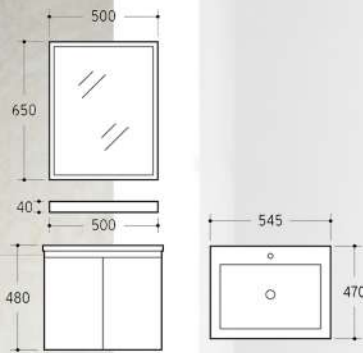

Mirror PHT-5040W-50-M
(500x650x20mm)

Shelf PHT-5040W-50-S
(500x120x40mm)

>> Mirror: PHT-5040MB-50-M
(Size: 500x650mm, Horizontally/ Vertically)

>> Glass Shelf: PHT-5040MB-50-S
(Size: 500x120mm, Matt Black Frame)

Shelf PHT-5040MB-50-S
(500x120x40mm)

>> Tap: PT-701

>> Mirror: PHT-5040W-50-M
(Size: 500x650mm, Horizontally/ Vertically)

>> Glass Shelf: PHT-5040W-50-S
(Size: 500x120mm, White Frame)

>> ZAFFIRO Cold Tap: PT-701 (2 ticks)

>> Basin Cabinet:
PHT-5040W-50-BC
White
(Size: 510x405x470mm)

Gloss White CODE / SIZE

Cabinet with Basin PHT-5040W-50-BC
(510x405x470mm)

Mirror PHT-5040W-50-M
(500x650x20mm)

Shelf PHT-5040W-50-S
(500x120x40mm)

- Cabinet Only** PHT-8161W-54-C
- 1 Basin Design** PB-6054
- 2 Top Options** PB-6754MW/6754MB
(545x470x480mm)

- Mirror** PHT-8160W-60-M
(500x650x20mm)

- Shelf** PHT-8160W-60-S
(500x120x40mm)

**DARK WOOD** CODE / SIZE