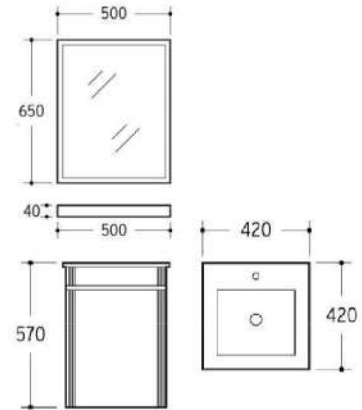

540 x 470mm	620 x 470mm	720 x 470mm	760 x 470mm	820 x 470mm
-------------	-------------	-------------	-------------	-------------

Matt White

- > Sintered Stone
- > Matt
- > 1 size available

> PB-6860(Matt) **NEW**

Cabinet with Basin PHT-3001B-41-BC
(420x420x570mm)

Mirror PHT-8246B-60-M
(500x650x20mm)

Shelf PHT-8246B-60-S
(500x120x40mm)

304
STAINLESS
STEEL

GLOSS WHITE CODE / SIZE

Cabinet with Basin PHT-3001W-41-BC
(420x420x570mm)

Mirror PHT-5040W-50-M
(500x650x20mm)

Shelf PHT-5040W-50-S
(500x120x40mm)

>> Mirror: PHT-5040MB-50-M
(Size: 500x650mm, Horizontally/ Vertically)

>> Glass Shelf: PHT-5040MB-50-S
(Size: 500x120mm, Matt Black Frame)

>> Basin Cabinet:
PHT-5040W-50-BC
White
(Size: 510x405x470mm)

Gloss White CODE / SIZE

Cabinet with Basin PHT-5040W-50-BC
(510x405x470mm)

Mirror PHT-5040W-50-M
(500x650x20mm)

Shelf PHT-5040W-50-S
(500x120x40mm)