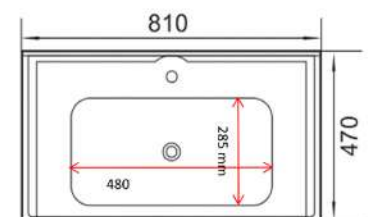

>> **Glass Shelf: PHT-8260A-60-S**
(Size: 500x120mm, Dark Wood Frame)

----- >> **Top Mount Basin: PB-2450**
(Size: 500x400x145mm)

>> **Solid Top**
(Size: 820x470x15mm)

>> **Cabinet: PHT-8280A-80-C**
(Size: 790x455x505mm)

DARK WOOD CODE / SIZE

Cabinet Only	PHT-8280A-80-C
2 Basin Options	PB-6080L/6280
2 Top Options	PB-6780MW/6780MB (820x470x520mm)
Mirror	PHT-8260A-60-M (500x650x20mm)
Shelf	PHT-8260A-60-S (500x120x40mm)
Art Basin	PB-2450

PB-6780MW
Marble White

PB-6780MB
Matt Black

>> **Mirror: PHT-8260B-60-M**
(Size: 500x650mm, Horizontally/ Vertically)

>> **Glass Shelf: PHT-8260B-60-S**
(Size: 500x120mm, Light Wood Frame)

----- >> **Insert Vanity Basin: PB-6280**
(Size: 810x470mm)

>> **Cabinet: PHT-8280B-80-C**
(Size: 790x455x505mm)

LIGHT WOOD CODE / SIZE

Cabinet Only	PHT-8280B-80-C
2 Basin Options	PB-6080L/6280
2 Top Options	PB-6780MW/6780MB (820x470x520mm)
Mirror	PHT-8260B-60-M (500x650x20mm)
Shelf	PHT-8260B-60-S (500x120x40mm)