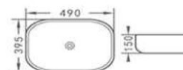

Size: 675x465x155mm

Z-6155

Size: 500x380x110mm

Z-6190

Size: 550 x 400 x 155 mm

Z-335A / Z-335B

Z-335A Size: 670x440x150mm

Z-335B Size: 590x395x140mm

Z-022

Size: 635x425x155mm

**LIFE IS DELICATE
AND PERFECT**
Because of Artistic thought.

Ferre Vanity Basin

Z- 112
Size: 430 x 430 x 170 mm

Z- 138
Size: 595x420x145mm

Z- 139
Size: 565x355x150mm

Z- 146
Size: 490x375x135mm

Z- 150
Size: 410x410x160mm

Z- 152
Size: 415x415x160mm

Z- 153
Size: 565x430x145mm

Z- 154
Size: 490x395x150mm

Z- 159
Size: 410 x 410 x 155mm

TRANSFIGURING LIFE
AND EXQUISITE DESIGN STYLE
represents the external fashion.

Size: 595x420x160mm

Z- 6115

8447 Size: 420x420x130mm

Z- 178

Size: 390 x 390 x 175 mm

Z - 179

410x410x140mm

Z- 180