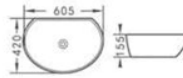

Z- 145

Size: 485x380x130mm

Z- 175

Size: 480x370x130mm

Z- 8040

Size: 445x445x180mm

Z-8020

500x420*130mm

Z- 8050

Size: 545x445x170mm

Ferre Vanity Basin

Z- 6010

Size: 605x420x155mm

Z- 6015

Size: 605x420x155mm

Z- 6030

Size: 595x420x160mm

Z- 6035

Size: 615x400x145mm

Z- 6045

Size: 420 x420 x120 mm

Z- 6120

Size: 635x415x130mm

Z-155