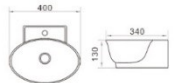

 **G. Ferretti**
Italy

Ferre Wall Hung Basin

Z- 113

Size: 475x460x180mm

Z- 141

Size: 340x340x140mm

Z - 167

Size: 400x340x130mm

Z - 122

410x140x 155mm

Z- 124

Size: 535x420x155mm

Z- 127

Size: 470x465x155mm

**Z - 127 B
(BLACK)**

Z- 432

Size: 675x465x155mm

Z-6155

Size: 500x380x110mm

Z-6190

Size: 550 x 400 x 155 mm

Z-335A / Z-335B

Z-335A Size: 670x440x150mm

Z-335B Size: 590x395x140mm

Z- 150
Size: 410x410x160mm

Z- 152
Size: 415x415x160mm

Z- 153
Size: 565x430x145mm

Z- 154
Size: 490x395x150mm

Z- 159
Size: 410 x 410 x 155mm

TRANSFIGURING LIFE
AND EXQUISITE DESIGN STYLE
represents the external fashion.