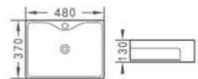

Z - 131A

530 x 340 x 180mm

Z - 131B

600 x 390 x 180mm

Z - 171A

510 x 390 x 185mm

Z - 151

430X430X190mm

Z - 131C

520 x 390 x 180mm

Z-191A

500x400x180mm

Z-191B

545x380x180mm

 **G. Ferretti**
Italy

Ferre Semi-Recess Basin

Z- 145

Size: 485x380x130mm

Z- 175

Size: 480x370x130mm

Z- 8040

Size: 445x445x180mm

Z-8020

500x420*130mm

Size: 595x420x160mm

Z- 6035

Size: 615x400x145mm

Z- 6045

Size: 420 x420 x120 mm

Z- 6120

Size: 635x415x130mm

Z-155