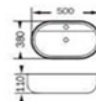

Z- 194A

Size: 525x420x155mm

Z- 196

Size: 600x420x125mm

Z-6300

Size: 530x440x360mm

Z - 001

Size : 520x550x850mm

Ferre Vanity Basin

Z-142A

Size: 520x425x135mm

Z-176

Size: 485x380x130mm

Z-186

Size: 500x425x155mm

Z-014 / Z-014B

Size: 675x465x155mm

Z-6155

Size: 500x380x110mm

Z-6190

Size: 550 x 400 x 155 mm

Z-335A / Z-335B

Z-335A Size: 670x440x150mm

Z-335B Size: 590x395x140mm

Z- 150
Size: 410x410x160mm

Z- 152
Size: 415x415x160mm

Z- 153
Size: 565x430x145mm

Z- 154
Size: 490x395x150mm

Z- 159
Size: 410 x 410 x 155mm

TRANSFIGURING LIFE
AND EXQUISITE DESIGN STYLE
represents the external fashion.