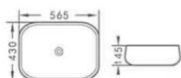

Size: 675x465x155mm

Z-6155

Size: 500x380x110mm

Z-6190

Size: 550 x 400 x 155 mm

Z-335A / Z-335B

Z-335A Size: 670x440x150mm

Z-335B Size: 590x395x140mm

Z-022

Size: 635x425x155mm

**LIFE IS DELICATE
AND PERFECT**
Because of Artistic thought.

Ferre Vanity Basin

Z- 112
Size: 430 x 430 x 170 mm

Z- 138
Size: 595x420x145mm

Z- 139
Size: 565x355x150mm

Z- 146
Size: 490x375x135mm

Z- 150
Size: 410x410x160mm

Z- 152
Size: 415x415x160mm

Z- 153
Size: 565x430x145mm

Z- 154
Size: 490x395x150mm

Z- 159
Size: 410 x 410 x 155mm

TRANSFIGURING LIFE
AND EXQUISITE DESIGN STYLE
represents the external fashion.

Size: 595x420x160mm

Z- 6115

8447 Size: 420x420x130mm

Z- 178

Size: 390 x 390 x 175 mm

Z - 179

410x410x140mm

Z- 180