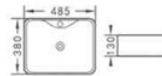

Z- 194A

Size: 525x420x155mm

Z- 196

Size: 600x420x125mm

Z-6300

Size: 530x440x360mm

Z - 001

Size : 520x550x850mm

Ferre Vanity Basin

Z-142A

Size: 520x425x135mm

Z-176

Size: 485x380x130mm

Z-186

Size: 500x425x155mm

Z-014 / Z-014B

Size: 675x465x155mm

Z-6155

Size: 500x380x110mm

Z-6190

Size: 550 x 400 x 155 mm

Z-335A / Z-335B

Z-335A Size: 670x440x150mm

Z-335B Size: 590x395x140mm

Z-022

Size: 635x425x155mm

**LIFE IS DELICATE
AND PERFECT**
Because of Artistic thought.

Ferre Vanity Basin

Z- 112
Size: 430 x 430 x 170 mm

Z- 138
Size: 595x420x145mm

Z- 139
Size: 565x355x150mm

Z- 146
Size: 490x375x135mm