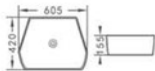

Z- 145

Size: 485x380x130mm

Z- 175

Size: 480x370x130mm

Z- 8040

Size: 445x445x180mm

Z-8020

500x420*130mm

Z- 8050

Size: 545x445x170mm

Ferre Vanity Basin

Z- 6010

Size: 605x420x155mm

Z- 6015

Size: 605x420x155mm

Z- 6030

Size: 595x420x160mm

Z- 6035

Size: 615x400x145mm

Z- 6045

Size: 420 x420 x120 mm

Z- 6120

Size: 635x415x130mm

Z-155