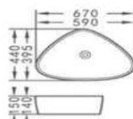

Size: 675x465x155mm

Z-6155

Size: 500x380x110mm

Z-6190

Size: 550 x 400 x 155 mm

Z-335A / Z-335B

Z-335A Size: 670x440x150mm

Z-335B Size: 590x395x140mm

Z-022

Size: 635x425x155mm

**LIFE IS DELICATE
AND PERFECT**
Because of Artistic thought.

Ferre Vanity Basin

Z- 112
Size: 430 x 430 x 170 mm

Z- 138
Size: 595x420x145mm

Z- 139
Size: 565x355x150mm

Z- 146
Size: 490x375x135mm

Z- 150
Size: 410x410x160mm

Z- 152
Size: 415x415x160mm

Z- 153
Size: 565x430x145mm

Z- 154
Size: 490x395x150mm

Z- 159
Size: 410 x 410 x 155mm

TRANSFIGURING LIFE
AND EXQUISITE DESIGN STYLE
represents the external fashion.

Size: 595x420x160mm

Z- 6115

8447 Size: 420x420x130mm

Z- 178

Size: 390 x 390 x 175 mm

Z - 179

410x410x140mm

Z- 180