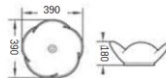

Z- 150
Size: 410x410x160mm

Z- 152
Size: 415x415x160mm

Z- 153
Size: 565x430x145mm

Z- 154
Size: 490x395x150mm

Z- 159
Size: 410 x 410 x 155mm

TRANSFIGURING LIFE
AND EXQUISITE DESIGN STYLE
represents the external fashion.

Ferre Vanity Basin

Z- 158

Size: 630x370x150mm

Z-156

Size: 400x400x140mm

Z-169

Size: 490 x 390 x 140 mm

Z- 164

Size: 595x420x160mm

Z- 6115

8447 Size: 420x420x130mm

Z- 178

Size: 390 x 390 x 175 mm

Z - 179

410x410x140mm

Z- 180

Size: 410x335x140mm

Z - 187

455x340x155mm

**COMPLY WITH NATURE
DESIGN ORIENTED**
Knowing what fits the Best !

Ferre Vanity Basin

Z - 188
600x400x160mm

Z-173
600x370*130mm

Z- 165
Size: 655x385x140mm