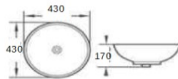

Size: 675x465x155mm

Z-6155

Size: 500x380x110mm

Z-6190

Size: 550 x 400 x 155 mm

Z-335A / Z-335B

Z-335A Size: 670x440x150mm

Z-335B Size: 590x395x140mm

Z-022

Size: 635x425x155mm

**LIFE IS DELICATE
AND PERFECT**
Because of Artistic thought.

Ferre Vanity Basin

Z- 112
Size: 430 x 430 x 170 mm

Z- 138
Size: 595x420x145mm

Z- 139
Size: 565x355x150mm

Z- 146
Size: 490x375x135mm

Z- 150
Size: 410x410x160mm

Z- 152
Size: 415x415x160mm

Z- 153
Size: 565x430x145mm

Z- 154
Size: 490x395x150mm

Z- 159
Size: 410 x 410 x 155mm

TRANSFIGURING LIFE
AND EXQUISITE DESIGN STYLE
represents the external fashion.

Size: 595x420x160mm

Z- 6115

8447 Size: 420x420x130mm

Z- 178

Size: 390 x 390 x 175 mm

Z - 179

410x410x140mm

Z- 180