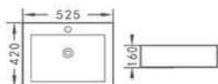

Z - 122

410x140x 155mm

Z- 124

Size: 535x420x155mm

Z- 127

Size: 470x465x155mm

**Z - 127 B
(BLACK)**

Z- 432

Size: 525x420x160mm

Z- 130

Size: 340x290x115mm

Z- 140

Size: 420x320x135mm

Ferre Wall Hung Basin

Z- 192

Size: 460x420x155mm

Z- 194A

Size: 525x420x155mm

Z- 196

Size: 600x420x125mm

Z-6300

Size: 530x440x360mm

Z - 001

Size : 520x550x850mm

Size: 595x420x160mm

Z- 6115

8447 Size: 420x420x130mm

Z- 178

Size: 390 x 390 x 175 mm

Z - 179

410x410x140mm

Z- 180