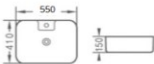

Ferre Vanity Basin

Z-142A

Size: 520x425x135mm

Z-176

Size: 485x380x130mm

Z-186

Size: 500x425x155mm

Z-014 / Z-014B

Size: 675x465x155mm

Z-6155

Size: 500x380x110mm

Z-6190

Size: 550 x 400 x 155 mm

Z-335A / Z-335B

Z-335A Size: 670x440x150mm

Z-335B Size: 590x395x140mm

Z-022

Size: 635x425x155mm

**LIFE IS DELICATE
AND PERFECT**
Because of Artistic thought.

Ferre Vanity Basin

Z- 112
Size: 430 x 430 x 170 mm

Z- 138
Size: 595x420x145mm

Z- 139
Size: 565x355x150mm

Z- 146
Size: 490x375x135mm

Z- 150
Size: 410x410x160mm

Z- 152
Size: 415x415x160mm

Z- 153
Size: 565x430x145mm

Z- 154
Size: 490x395x150mm

Z- 159
Size: 410 x 410 x 155mm

TRANSFIGURING LIFE
AND EXQUISITE DESIGN STYLE
represents the external fashion.