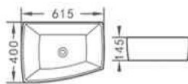

Size: 595x420x160mm

Z- 6115

8447 Size: 420x420x130mm

Z- 178

Size: 390 x 390 x 175 mm

Z - 179

410x410x140mm

Z- 180

Z- 145

Size: 485x380x130mm

Z- 175

Size: 480x370x130mm

Z- 8040

Size: 445x445x180mm

Z-8020

500x420*130mm

Z- 8050

Size: 545x445x170mm

Ferre Vanity Basin

Z- 6010

Size: 605x420x155mm

Z- 6015

Size: 605x420x155mm

Z- 6030

Size: 595x420x160mm

Z- 6035

Size: 615x400x145mm

Z- 6045

Size: 420 x420 x120 mm

Z- 6120

Size: 635x415x130mm

Z-155