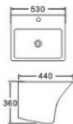

Z - 122

410x140x 155mm

Z- 124

Size: 535x420x155mm

Z- 127

Size: 470x465x155mm

**Z - 127 B
(BLACK)**

Z- 432

Size: 525x420x160mm

Z- 130

Size: 340x290x115mm

Z- 140

Size: 420x320x135mm

Ferre Wall Hung Basin

Z- 192

Size: 460x420x155mm

Z- 194A

Size: 525x420x155mm

Z- 196

Size: 600x420x125mm

Z-6300

Size: 530x440x360mm

Z - 001

Size : 520x550x850mm

Size: 675x465x155mm

Z-6155

Size: 500x380x110mm

Z-6190

Size: 550 x 400 x 155 mm

Z-335A / Z-335B

Z-335A Size: 670x440x150mm

Z-335B Size: 590x395x140mm