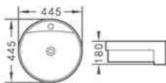

Z - 131C

520 x 390 x 180mm

Z-191A

500x400x180mm

Z-191B

545x380x180mm

 **G. Ferretti**
Italy

Ferre Semi-Recess Basin

Z- 145

Size: 485x380x130mm

Z- 175

Size: 480x370x130mm

Z- 8040

Size: 445x445x180mm

Z-8020

500x420*130mm

Z- 8050

Size: 545x445x170mm

Ferre Vanity Basin

Z- 6010

Size: 605x420x155mm

Z- 6015

Size: 605x420x155mm

Z- 6030

Size: 595x420x160mm

Z- 6035

Size: 615x400x145mm

Z- 6045

Size: 420 x420 x120 mm

Z- 6120

Size: 635x415x130mm

Z-155