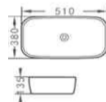

Z- 150
Size: 410x410x160mm

Z- 152
Size: 415x415x160mm

Z- 153
Size: 565x430x145mm

Z- 154
Size: 490x395x150mm

Z- 159
Size: 410 x 410 x 155mm

TRANSFIGURING LIFE
AND EXQUISITE DESIGN STYLE
represents the external fashion.

Size: 595x420x160mm

Z- 6115

8447 Size: 420x420x130mm

Z- 178

Size: 390 x 390 x 175 mm

Z - 179

410x410x140mm

Z- 180

Size: 410x335x140mm

Z - 187

455x340x155mm

**COMPLY WITH NATURE
DESIGN ORIENTED**
Knowing what fits the Best !

Ferre Vanity Basin

Z - 188
600x400x160mm

Z-173
600x370*130mm

Z- 165
Size: 655x385x140mm

Z-6165
Size: 550x400x155mm

Z- 6260
Size: 550x325x220mm

Z-6180
Size: 510x390x135mm

Z-6200
Size: 700x380x135mm

G.Ferretti
Italy

Ferre Under Mount Basin

Z - 161

430X430X190mm