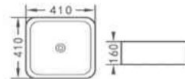

Size: 675x465x155mm

Z-6155

Size: 500x380x110mm

Z-6190

Size: 550 x 400 x 155 mm

Z-335A / Z-335B

Z-335A Size: 670x440x150mm

Z-335B Size: 590x395x140mm

Z-022

Size: 635x425x155mm

**LIFE IS DELICATE
AND PERFECT**
Because of Artistic thought.

Ferre Vanity Basin

Z- 112
Size: 430 x 430 x 170 mm

Z- 138
Size: 595x420x145mm

Z- 139
Size: 565x355x150mm

Z- 146
Size: 490x375x135mm

Z- 150
Size: 410x410x160mm

Z- 152
Size: 415x415x160mm

Z- 153
Size: 565x430x145mm

Z- 154
Size: 490x395x150mm

Z- 159
Size: 410 x 410 x 155mm

TRANSFIGURING LIFE
AND EXQUISITE DESIGN STYLE
represents the external fashion.

Size: 595x420x160mm

Z- 6115

8447 Size: 420x420x130mm

Z- 178

Size: 390 x 390 x 175 mm

Z - 179

410x410x140mm

Z- 180