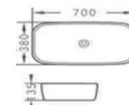

Size: 595x420x160mm

Z- 6115

8447 Size: 420x420x130mm

Z- 178

Size: 390 x 390 x 175 mm

Z - 179

410x410x140mm

Z- 180

Size: 410x335x140mm

Z - 187

455x340x155mm

**COMPLY WITH NATURE
DESIGN ORIENTED**
Knowing what fits the Best !

Ferre Vanity Basin

Z - 188
600x400x160mm

Z-173
600x370*130mm

Z- 165
Size: 655x385x140mm

Z-6165
Size: 550x400x155mm

Z- 6260
Size: 550x325x220mm

Z-6180
Size: 510x390x135mm

Z-6200
Size: 700x380x135mm

G.Ferretti
Italy

Ferre Under Mount Basin

Z - 161

430X430X190mm

Z - 131A

530 x 340 x 180mm

Z - 131B

600 x 390 x 180mm

Z - 171A

510 x 390 x 185mm

Z - 151

430X430X190mm