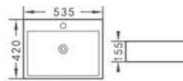

 **G. Ferretti**
Italy

Ferre Wall Hung Basin

Z- 113

Size: 475x460x180mm

Z- 141

Size: 340x340x140mm

Z - 167

Size: 400x340x130mm

Z - 122

410x140x 155mm

Z- 124

Size: 535x420x155mm

Z- 127

Size: 470x465x155mm

**Z - 127 B
(BLACK)**

Z- 432

Size: 675x465x155mm

Z-6155

Size: 500x380x110mm

Z-6190

Size: 550 x 400 x 155 mm

Z-335A / Z-335B

Z-335A Size: 670x440x150mm

Z-335B Size: 590x395x140mm

Size: 595x420x160mm

Z- 6115

8447 Size: 420x420x130mm

Z- 178

Size: 390 x 390 x 175 mm

Z - 179

410x410x140mm

Z- 180