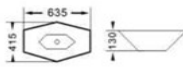

Z- 145

Size: 485x380x130mm

Z- 175

Size: 480x370x130mm

Z- 8040

Size: 445x445x180mm

Z-8020

500x420*130mm

Z- 8050

Size: 545x445x170mm

Ferre Vanity Basin

Z- 6010

Size: 605x420x155mm

Z- 6015

Size: 605x420x155mm

Z- 6030

Size: 595x420x160mm

Z- 6035

Size: 615x400x145mm

Z- 6045

Size: 420 x420 x120 mm

Z- 6120

Size: 635x415x130mm

Z-155

Size : 650x445x165 mm

Z- 6025

Size: 585x440x135mm

Z- 8060

Size: 615x460x160mm

Ferre Rustic Basin

Z - 6105

Size : 410 x 410 x 150 mm
Black / Greyish Line