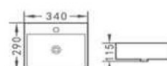

Z - 122

410x140x 155mm

Z- 124

Size: 535x420x155mm

Z- 127

Size: 470x465x155mm

**Z - 127 B
(BLACK)**

Z- 432

Size: 525x420x160mm

Z- 130

Size: 340x290x115mm

Z- 140

Size: 420x320x135mm

Ferre Wall Hung Basin

Z- 192

Size: 460x420x155mm

Z- 194A

Size: 525x420x155mm

Z- 196

Size: 600x420x125mm

Z-6300

Size: 530x440x360mm

Z - 001

Size : 520x550x850mm

Size: 675x465x155mm

Z-6155

Size: 500x380x110mm

Z-6190

Size: 550 x 400 x 155 mm

Z-335A / Z-335B

Z-335A Size: 670x440x150mm

Z-335B Size: 590x395x140mm