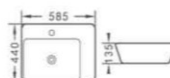

Z- 145

Size: 485x380x130mm

Z- 175

Size: 480x370x130mm

Z- 8040

Size: 445x445x180mm

Z-8020

500x420*130mm

Z- 8050

Size: 545x445x170mm

Ferre Vanity Basin

Z- 6010

Size: 605x420x155mm

Z- 6015

Size: 605x420x155mm

Z- 6030

Size: 595x420x160mm

Z- 6035

Size: 615x400x145mm

Z- 6045

Size: 420 x420 x120 mm

Z- 6120

Size: 635x415x130mm

Z-155

Size : 650x445x165 mm

Z- 6025

Size: 585x440x135mm

Z- 8060

Size: 615x460x160mm

Ferre Rustic Basin

Z - 6105

Size : 410 x 410 x 150 mm
Black / Greyish Line