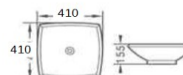

Size: 675x465x155mm

Z-6155

Size: 500x380x110mm

Z-6190

Size: 550 x 400 x 155 mm

Z-335A / Z-335B

Z-335A Size: 670x440x150mm

Z-335B Size: 590x395x140mm

Z-022

Size: 635x425x155mm

**LIFE IS DELICATE
AND PERFECT**
Because of Artistic thought.

Ferre Vanity Basin

Z- 112
Size: 430 x 430 x 170 mm

Z- 138
Size: 595x420x145mm

Z- 139
Size: 565x355x150mm

Z- 146
Size: 490x375x135mm

Z- 150
Size: 410x410x160mm

Z- 152
Size: 415x415x160mm

Z- 153
Size: 565x430x145mm

Z- 154
Size: 490x395x150mm

Z- 159
Size: 410 x 410 x 155mm

TRANSFIGURING LIFE
AND EXQUISITE DESIGN STYLE
represents the external fashion.

Size: 595x420x160mm

Z- 6115

8447 Size: 420x420x130mm

Z- 178

Size: 390 x 390 x 175 mm

Z - 179

410x410x140mm

Z- 180