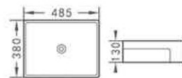

Z - 131A

530 x 340 x 180mm

Z - 131B

600 x 390 x 180mm

Z - 171A

510 x 390 x 185mm

Z - 151

430X430X190mm

Z - 131C

520 x 390 x 180mm

Z-191A

500x400x180mm

Z-191B

545x380x180mm

 **G. Ferretti**
Italy

Ferre Semi-Recess Basin

Z- 145

Size: 485x380x130mm

Z- 175

Size: 480x370x130mm

Z- 8040

Size: 445x445x180mm

Z-8020

500x420*130mm

Size: 595x420x160mm

Z- 6035

Size: 615x400x145mm

Z- 6045

Size: 420 x420 x120 mm

Z- 6120

Size: 635x415x130mm

Z-155