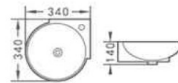

 **G. Ferretti**
Italy

Ferre Wall Hung Basin

Z- 113

Size: 475x460x180mm

Z- 141

Size: 340x340x140mm

Z - 167

Size: 400x340x130mm

Z - 122

410x140x 155mm

Z- 124

Size: 535x420x155mm

Z- 127

Size: 470x465x155mm

**Z - 127 B
(BLACK)**

Z- 432

Z- 194A

Size: 525x420x155mm

Z- 196

Size: 600x420x125mm

Z-6300

Size: 530x440x360mm

Z - 001

Size : 520x550x850mm

Size: 595x420x160mm

Z- 6115

8447 Size: 420x420x130mm

Z- 178

Size: 390 x 390 x 175 mm

Z - 179

410x410x140mm

Z- 180