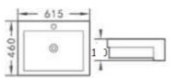

Z- 145

Size: 485x380x130mm

Z- 175

Size: 480x370x130mm

Z- 8040

Size: 445x445x180mm

Z-8020

500x420*130mm

Size: 595x420x160mm

Z- 6035

Size: 615x400x145mm

Z- 6045

Size: 420 x420 x120 mm

Z- 6120

Size: 635x415x130mm

Z-155

Size : 650x445x165 mm

Z- 6025

Size: 585x440x135mm

Z- 8060

Size: 615x460x160mm

Ferre Rustic Basin

Z - 6105

Size : 410 x 410 x 150 mm
Black / Greyish Line

Z - 6540

Size : 490x395x150 mm
Black / Rose Gold Mosaic

Z - 6089

Size : 410c410c1500mm
Greyish Antic

Z-6160

Size : 450x410x150mm
Black / Stone Design

Z-6510

Size : 525x420x155 mm
White/ Black White Mosaic