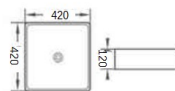

Z- 145

Size: 485x380x130mm

Z- 175

Size: 480x370x130mm

Z- 8040

Size: 445x445x180mm

Z-8020

500x420*130mm

Z- 8050

Size: 545x445x170mm

Ferre Vanity Basin

Z- 6010

Size: 605x420x155mm

Z- 6015

Size: 605x420x155mm

Z- 6030

Size: 595x420x160mm

Z- 6035

Size: 615x400x145mm

Z- 6045

Size: 420 x420 x120 mm

Z- 6120

Size: 635x415x130mm

Z-155

Size : 650x445x165 mm

Z- 6025

Size: 585x440x135mm

Z- 8060

Size: 615x460x160mm

Ferre Rustic Basin

Z - 6105

Size : 410 x 410 x 150 mm
Black / Greyish Line