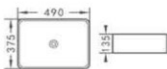

Size: 675x465x155mm

Z-6155

Size: 500x380x110mm

Z-6190

Size: 550 x 400 x 155 mm

Z-335A / Z-335B

Z-335A Size: 670x440x150mm

Z-335B Size: 590x395x140mm

Z-022

Size: 635x425x155mm

**LIFE IS DELICATE
AND PERFECT**
Because of Artistic thought.

Ferre Vanity Basin

Z- 112
Size: 430 x 430 x 170 mm

Z- 138
Size: 595x420x145mm

Z- 139
Size: 565x355x150mm

Z- 146
Size: 490x375x135mm

Z- 150
Size: 410x410x160mm

Z- 152
Size: 415x415x160mm

Z- 153
Size: 565x430x145mm

Z- 154
Size: 490x395x150mm

Z- 159
Size: 410 x 410 x 155mm

TRANSFIGURING LIFE
AND EXQUISITE DESIGN STYLE
represents the external fashion.

Size: 595x420x160mm

Z- 6115

8447 Size: 420x420x130mm

Z- 178

Size: 390 x 390 x 175 mm

Z - 179

410x410x140mm

Z- 180