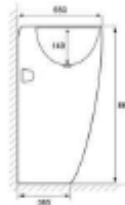

Z - 122

410x140x 155mm

Z- 124

Size: 535x420x155mm

Z- 127

Size: 470x465x155mm

**Z - 127 B
(BLACK)**

Z- 432

Size: 525x420x160mm

Z- 130

Size: 340x290x115mm

Z- 140

Size: 420x320x135mm

Ferre Wall Hung Basin

Z- 192

Size: 460x420x155mm

Z- 194A

Size: 525x420x155mm

Z- 196

Size: 600x420x125mm

Z-6300

Size: 530x440x360mm

Z - 001

Size : 520x550x850mm

Size: 675x465x155mm

Z-6155

Size: 500x380x110mm

Z-6190

Size: 550 x 400 x 155 mm

Z-335A / Z-335B

Z-335A Size: 670x440x150mm

Z-335B Size: 590x395x140mm