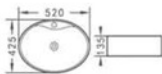

Size: 520x425x135mm

Z-176