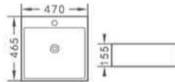

Z - 122

410x140x 155mm

Z- 124

Size: 535x420x155mm

Z- 127

Size: 470x465x155mm

**Z - 127 B
(BLACK)**

Z- 432

Size: 525x420x160mm

Z- 130

Size: 340x290x115mm

Z- 140

Size: 420x320x135mm

Ferre Wall Hung Basin

Z- 192

Size: 460x420x155mm

Z- 194A

Size: 525x420x155mm

Z- 196

Size: 600x420x125mm

Z-6300

Size: 530x440x360mm

Z - 001

Size : 520x550x850mm

Size: 675x465x155mm

Z-6155

Size: 500x380x110mm

Z-6190

Size: 550 x 400 x 155 mm

Z-335A / Z-335B

Z-335A Size: 670x440x150mm

Z-335B Size: 590x395x140mm