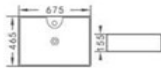

Z- 194A

Size: 525x420x155mm

Z- 196

Size: 600x420x125mm

Z-6300

Size: 530x440x360mm

Z - 001

Size : 520x550x850mm

Ferre Vanity Basin

Z-142A

Size: 520x425x135mm

Z-176

Size: 485x380x130mm

Z-186

Size: 500x425x155mm

Z-014 / Z-014B

Size: 675x465x155mm

Z-6155

Size: 500x380x110mm

Z-6190

Size: 550 x 400 x 155 mm

Z-335A / Z-335B

Z-335A Size: 670x440x150mm

Z-335B Size: 590x395x140mm

Z- 150
Size: 410x410x160mm

Z- 152
Size: 415x415x160mm

Z- 153
Size: 565x430x145mm

Z- 154
Size: 490x395x150mm

Z- 159
Size: 410 x 410 x 155mm

TRANSFIGURING LIFE
AND EXQUISITE DESIGN STYLE
represents the external fashion.