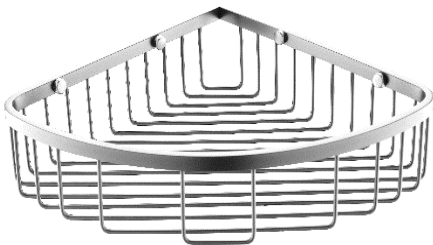

NEW DESIGN,

Corner or Rectangular Shower Basket
Made the Bathroom Life Full of Charm

Model : O-531
Conner Basket (210x90mm)
Finished : Brass Chrome

Model : O-531 NB
Conner Basket (210x90mm)
Finished : Brass Nickel Matt

NEW DESIGN,

Corner or Rectangular Shower Basket
Made the Bathroom Life Full of Charm

Model : O-421 MGold

Conner Basket (230x80mm)
Finished : Brass Matt Gold

Model : O-431 MGold

Conner Basket (210x70mm)
Finished : Brass Matt Gold

Model : O-401 MGold

Rect Basket (300x125x70)
Finished : Brass Matt Gold

Model : O-421 MGun

Conner Basket (230x80mm)
Finished : Brass Metal Gun

Model : O-431 MGun

Conner Basket (210x70mm)
Finished : Brass Metal Gun

Model : O-401 MGun

Rect Basket (300x125x70)
Finished : Brass Metal Gun

Model : O-421 Chrome

Conner Basket (230x80mm)
Finished : Brass Chrome

Model : O-421 NB

Conner Basket (230x80mm)
Finished : Brass Nickel Brushed