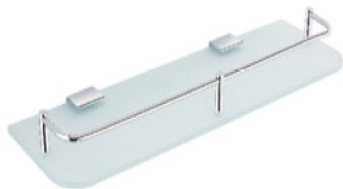

NEW DESIGN,

Corner or Rectangular Shower Basket
Made the Bathroom Life Full of Charm

Model : O-531
Conner Basket (210x90mm)
Finished : Brass Chrome

Model : O-531 NB
Conner Basket (210x90mm)
Finished : Brass Nickel Matt

Model : O-87TR
3 Tier Towel Holder
Size : 410x60x19mm
Finished : Brass Chrome

Model : O-86TR
2 Tier Hand Towel Holder
Size : 410x60x16mm
Finished : Brass Chrome

Model : O-33126
12 Hooks 600mm
Finished : Brass Chrome

APPEALING, TEXTURE

With Elegance And Luxury

Model : O-102 CL

Corner Glass Clear
Tempered 250mm
Finished : Brass Chrome/

Model : O-73FR

Corner Shelf Tempered Frosted
Size : 250mm x 320mm
Finished : Brass Chrome/Glass

Model : O-8238FR

Corner Shelf Tempered Frosted
Size : 250mm x 320mm
Finished : Brass Chrome/Glass

Model : O-830

Corner Glass Frosted
Tempered 300mm
Finished : Brass Chrome

Model : O-840

Corner Glass Frosted
Tempered 400mm
Finished : Brass Chrome