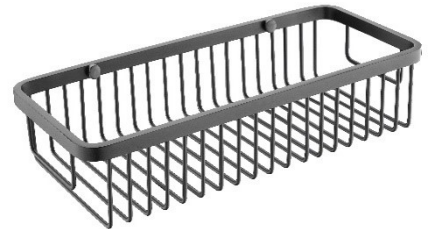

NEW DESIGN,

Corner or Rectangular Shower Basket
Made the Bathroom Life Full of Charm

Model : O-531
Conner Basket (210x90mm)
Finished : Brass Chrome

Model : O-531 NB
Conner Basket (210x90mm)
Finished : Brass Nickel Matt

Model : O-501 NB
Rect Basket (310x145x90mm)
Finished : Brass Nickel Matt

Model : O-631 BLK
Conner Basket (235x80mm)
Finished : Brass Black

Model : O-501
Rect Basket (310x145x90mm)
Finished : Brass Chrome

Model : O-401 MGold

Rect Basket (300x125x70)
Finished : Brass Matt Gold

Model : O-421 MGun

Conner Basket (230x80mm)
Finished : Brass Metal Gun

Model : O-431 MGun

Conner Basket (210x70mm)
Finished : Brass Metal Gun

Model : O-401 MGun

Rect Basket (300x125x70)
Finished : Brass Metal Gun

Model : O-421 Chrome

Conner Basket (230x80mm)
Finished : Brass Chrome

Model : O-421 NB

Conner Basket (230x80mm)
Finished : Brass Nickel Brushed