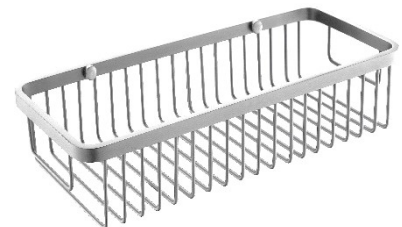

NEW DESIGN,

Corner or Rectangular Shower Basket
Made the Bathroom Life Full of Charm

Model : O-531
Conner Basket (210x90mm)
Finished : Brass Chrome

Model : O-531 NB
Conner Basket (210x90mm)
Finished : Brass Nickel Matt

Model : O-501 NB
Rect Basket (310x145x90mm)
Finished : Brass Nickel Matt

Model : O-631 BLK
Conner Basket (235x80mm)
Finished : Brass Black

Model : O-501
Rect Basket (310x145x90mm)
Finished : Brass Chrome

Model : O-401 MGun

Rect Basket (300x125x70)
Finished : Brass Metal Gun

Model : O-421 Chrome

Conner Basket (230x80mm)
Finished : Brass Chrome

Model : O-421 NB

Conner Basket (230x80mm)
Finished : Brass Nickel Brushed

Model : O-401 Chrome

Rect Basket (300x125x70)
Finished : Brass Chrome

NEW TREND,

Corner or Rectangular Shower Basket
Made the Bathroom Life Full of Charm

Model : O-1831 MGUN
Conner Basket (200x60mm)
Finished : SS Metal Gun