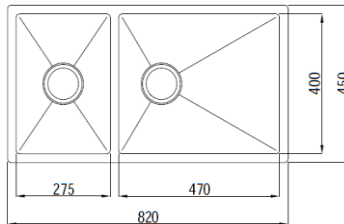

Model : KRS 450
304 SS 1.2mm Thickness
Size : 450x450x230mm
Cut out Size : 400 x 400mm (R10)

Model : KRS 550
304 SS 1.2mm Thickness
Size : 550x450x230mm
Cut out Size : 500 x 400mm (R10)

Model : KRS 600
304 SS 1.2mm Thickness
Size : 600x450x230mm
Cut out Size : 550 x 400mm (R10)

Model : KRS 650
304 SS 1.2mm Thickness
Size : 650x450x230mm
Cut out Size : 600 x 400mm (R10)

Model : KRS 680
304 SS 1.2mm Thickness
Size : 680x450x230mm
Cut out Size : 530 x 400mm (R10)

Delicate Harmony. Full of vibrant

Y 2022

Model : KRS-780
304 SS 1.2mm Thickness
Size : 780x450x230mm
Cut out Size : 730 x 400mm

Model : KRS - 820
304 SS 1.2mm Thickness
Size : 820x450x230mm
Cut out Size : 770 x 400mm

Model : KRS - 860
304 SS 1.2mm Thickness
860x450x230mm
Cut out Size : 810 x 400mm

Model : KRS - 800T
304 SS 1.2mm Thickness
800x450x230mm
Cut out Size : 750 x 400mm

Full Of Life Force

Its gives a clear and quiet series, filled with distinctive and modernist, suitable to create for warmth and peace modern living kitchen.