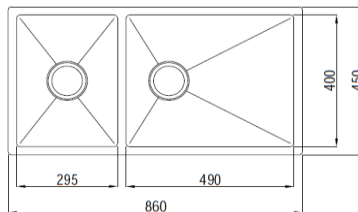

Model : KRS 450
304 SS 1.2mm Thickness
Size : 450x450x230mm
Cut out Size : 400 x 400mm (R10)

Model : KRS 550
304 SS 1.2mm Thickness
Size : 550x450x230mm
Cut out Size : 500 x 400mm (R10)

Model : KRS 600
304 SS 1.2mm Thickness
Size : 600x450x230mm
Cut out Size : 550 x 400mm (R10)

Model : KRS 650
304 SS 1.2mm Thickness
Size : 650x450x230mm
Cut out Size : 600 x 400mm (R10)

Model : KRS 680
304 SS 1.2mm Thickness
Size : 680x450x230mm
Cut out Size : 530 x 400mm (R10)

Delicate Harmony. Full of vibrant

Y 2022

Model : KRS-780
304 SS 1.2mm Thickness
Size : 780x450x230mm
Cut out Size : 730 x 400mm

Model : KRS - 820
304 SS 1.2mm Thickness
Size : 820x450x230mm
Cut out Size : 770 x 400mm

Model : KRS - 860
304 SS 1.2mm Thickness
860x450x230mm
Cut out Size : 810 x 400mm

Model : KRS - 800T
304 SS 1.2mm Thickness
800x450x230mm
Cut out Size : 750 x 400mm

Full Of Life Force

Its gives a clear and quiet series, filled with distinctive and modernist, suitable to create for warmth and peace modern living kitchen.