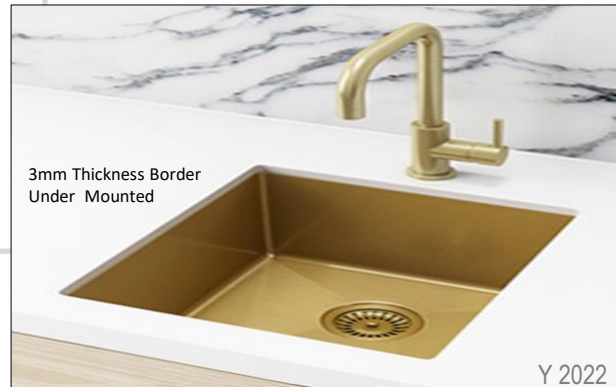

Model : KA 128
Stainless Steel Sushi Roll

Model : KA 328
SS Pull Out Basket

Stylish Design

304 SS SINK - NANO COATING

- ANTI RUST LAYER
- ANTI BACTERIAL LAYER
- ANTI CORROSION LAYER

To provide you with a new refined products,
To refreshing your Living Kitchen Space