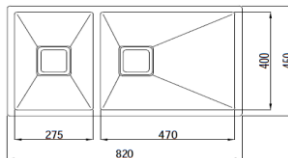

Y 2022

Model : KRS-780
304 SS 1.2mm Thickness
Size : 780x450x230mm
Cut out Size : 730 x 400mm

Model : KRS - 820
304 SS 1.2mm Thickness
Size : 820x450x230mm
Cut out Size : 770 x 400mm

Model : KRS - 860
304 SS 1.2mm Thickness
860x450x230mm
Cut out Size : 810 x 400mm

Model : KRS - 800T
304 SS 1.2mm Thickness
800x450x230mm
Cut out Size : 750 x 400mm

Full Of Life Force

Its gives a clear and quiet series, filled with distinctive and modernist, suitable to create for warmth and peace modern living kitchen.

Model : KSQ 550
304 SS 1.2mm Thickness
Size : 550x450x230mm
Cut out Size : 500 x 400mm

Model : KSQ - 650
304 SS 1.2mm Thickness
Size : 650x450x230mm
Cut out Size : 600 x 400mm

Model : KSQ - 680
304 SS 1.2mm Thickness
Size : 680x450x230mm
Cut out Size : 630 x 400mm

Model : KSQ - 820
304 SS 1.2mm Thickness
Size : 820x450x230mm
Cut out Size : 770 x 400mm

Model : KSQ - 860
304 SS 1.2mm Thickness
Size : 860x450x230mm
Cut out Size : 810 x 400mm

Model : KA 233
Sink Waste With Inner Basket