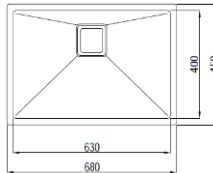

Y 2022

Model : KRS-780
304 SS 1.2mm Thickness
Size : 780x450x230mm
Cut out Size : 730 x 400mm

Model : KRS - 820
304 SS 1.2mm Thickness
Size : 820x450x230mm
Cut out Size : 770 x 400mm

Model : KRS - 860
304 SS 1.2mm Thickness
860x450x230mm
Cut out Size : 810 x 400mm

Model : KRS - 800T
304 SS 1.2mm Thickness
800x450x230mm
Cut out Size : 750 x 400mm

Full Of Life Force

Its gives a clear and quiet series, filled with distinctive and modernist, suitable to create for warmth and peace modern living kitchen.

Model : KSQ 550
304 SS 1.2mm Thickness
Size : 550x450x230mm
Cut out Size : 500 x 400mm

Model : KSQ - 650
304 SS 1.2mm Thickness
Size : 650x450x230mm
Cut out Size : 600 x 400mm

Model : KSQ - 680
304 SS 1.2mm Thickness
Size : 680x450x230mm
Cut out Size : 630 x 400mm

Model : KSQ - 820
304 SS 1.2mm Thickness
Size : 820x450x230mm
Cut out Size : 770 x 400mm

Model : KSQ - 860
304 SS 1.2mm Thickness
Size : 860x450x230mm
Cut out Size : 810 x 400mm

Model : KA 233
Sink Waste With Inner Basket