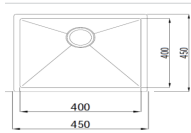

Model : KSB 600 MGold
304 SS MATT GOLD
NANO COATING
3mm Thickness (Border)
Size : 600x450x230mm
Cut out Size : 550 x 400mm (R10)
(Matching Color Waste)

Model : KSB 600 RGold
304 SS ROSE GOLD
NANO COATING
3mm Thickness (Border)
Size : 600x450x230mm
Cut out Size : 550 x 400mm (R10)
(Matching Color Waste)

Model : KSB 600 Silver
304 SS SILVER
NANO COATING
3mm Thickness (Border)
Size : 600x450x230mm
Cut out Size : 550 x 400mm (R10)
(Matching Color Waste)

Model : KSB 680 Silver
304 SS SILVER
NANO COATING
3mm Thickness (Border)
Size : 680x450x230mm
Cut out Size : 630 x 400mm (R10)
(Matching Color Waste)

Model : KRS 450
304 SS 1.2mm Thickness
Size : 450x450x230mm
Cut out Size : 400 x 400mm (R10)

Model : KRS 550
304 SS 1.2mm Thickness
Size : 550x450x230mm
Cut out Size : 500 x 400mm (R10)

Model : KRS 600
304 SS 1.2mm Thickness
Size : 600x450x230mm
Cut out Size : 550 x 400mm (R10)

Model : KRS 650
304 SS 1.2mm Thickness
Size : 650x450x230mm
Cut out Size : 600 x 400mm (R10)

Model : KRS 680
304 SS 1.2mm Thickness
Size : 680x450x230mm
Cut out Size : 530 x 400mm (R10)

Delicate Harmony. Full of vibrant