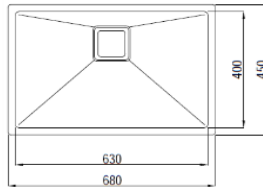

Y 2022

Model : KRS-780
304 SS 1.2mm Thickness
Size : 780x450x230mm
Cut out Size : 730 x 400mm

Model : KRS - 820
304 SS 1.2mm Thickness
Size : 820x450x230mm
Cut out Size : 770 x 400mm

Model : KRS - 860
304 SS 1.2mm Thickness
860x450x230mm
Cut out Size : 810 x 400mm

Model : KRS - 800T
304 SS 1.2mm Thickness
800x450x230mm
Cut out Size : 750 x 400mm

Full Of Life Force

Its gives a clear and quiet series, filled with distinctive and modernist, suitable to create for warmth and peace modern living kitchen.

Model : KSQ 550
304 SS 1.2mm Thickness
Size : 550x450x230mm
Cut out Size : 500 x 400mm

Model : KSQ - 650
304 SS 1.2mm Thickness
Size : 650x450x230mm
Cut out Size : 600 x 400mm

Model : KSQ - 680
304 SS 1.2mm Thickness
Size : 680x450x230mm
Cut out Size : 630 x 400mm

Model : KSQ - 820
304 SS 1.2mm Thickness
Size : 820x450x230mm
Cut out Size : 770 x 400mm

Model : KSQ - 860
304 SS 1.2mm Thickness
Size : 860x450x230mm
Cut out Size : 810 x 400mm

Model : KA 233
Sink Waste With Inner Basket