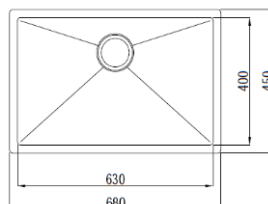

Model : KSB 550 MGUN
304 SS METAL GUN
NANO COATING
3mm Thickness (Border)
Size : 550x450x230mm
Cut out Size : 500 x 400mm (R10)
(Matching Color Waste)

Model : KSB 600 MGUN
304 SS METAL GUN
NANO COATING
3mm Thickness (Border)
Size : 600x450x230mm
Cut out Size : 550 x 400mm (R10)
(Matching Color Waste)

Model : KSB 680 MGUN
304 SS METAL GUN
NANO COATING
3mm Thickness (Border)
Size : 680x450x230mm
Cut out Size : 630x400mm (R10)
(Matching Color Waste)

Stylish Design

304 SS SINK - NAO COATING

- ANTI RUST LAYER
- ANTI BACTERIAL LAYER
- ANTI CORROSION LAYER

Model : KRS 650
304 SS 1.2mm Thickness
Size : 650x450x230mm
Cut out Size : 600 x 400mm (R10)

Model : KRS 680
304 SS 1.2mm Thickness
Size : 680x450x230mm
Cut out Size : 530 x 400mm (R10)

Delicate Harmony. Full of vibrant

Y 2022

Model : KRS-780
304 SS 1.2mm Thickness
Size : 780x450x230mm
Cut out Size : 730 x 400mm

Model : KRS - 820
304 SS 1.2mm Thickness
Size : 820x450x230mm
Cut out Size : 770 x 400mm

Model : KRS - 860
304 SS 1.2mm Thickness
860x450x230mm
Cut out Size : 810 x 400mm