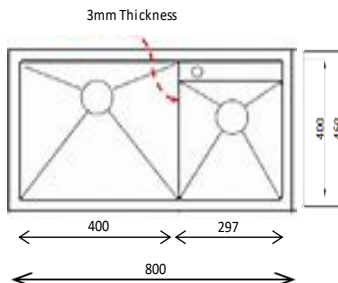

Model : KRS 650
304 SS 1.2mm Thickness
Size : 650x450x230mm
Cut out Size : 600 x 400mm (R10)

Model : KRS 680
304 SS 1.2mm Thickness
Size : 680x450x230mm
Cut out Size : 530 x 400mm (R10)

Delicate Harmony. Full of vibrant

Y 2022

Model : KRS-780
304 SS 1.2mm Thickness
Size : 780x450x230mm
Cut out Size : 730 x 400mm

Model : KRS - 820
304 SS 1.2mm Thickness
Size : 820x450x230mm
Cut out Size : 770 x 400mm

Model : KRS - 860
304 SS 1.2mm Thickness
860x450x230mm
Cut out Size : 810 x 400mm

Model : KRS - 800T
304 SS 1.2mm Thickness
800x450x230mm
Cut out Size : 750 x 400mm

Full Of Life Force

Its gives a clear and quiet series, filled with distinctive and modernist, suitable to create for warmth and peace modern living kitchen.

Model : KSQ 550
304 SS 1.2mm Thickness
Size : 550x450x230mm
Cut out Size : 500 x 400mm

Model : KSQ - 650
304 SS 1.2mm Thickness
Size : 650x450x230mm
Cut out Size : 600 x 400mm

Model : KSQ - 680
304 SS 1.2mm Thickness
Size : 680x450x230mm
Cut out Size : 630 x 400mm