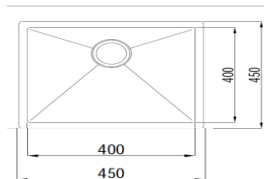

Stylish Design

304 SS SINK - NANO COATING

- ANTI RUST LAYER
- ANTI BACTERIAL LAYER
- ANTI CORROSION LAYER

To provide you with a new refined products,
To refreshing your Living Kitchen Space

Model : KSB 450 MGUN
304 SS METAL GUN
NANO COATING
3mm Thickness (Border)
Size : 450x450x230mm
Cut out Size : 400 x 400mm (R10)
(Matching Color Waste)

Model : KSB 550 MGUN
304 SS METAL GUN
NANO COATING
3mm Thickness (Border)
Size : 550x450x230mm
Cut out Size : 500 x 400mm (R10)
(Matching Color Waste)

Model : KSB 600 MGUN
304 SS METAL GUN
NANO COATING
3mm Thickness (Border)
Size : 600x450x230mm
Cut out Size : 550 x 400mm (R10)
(Matching Color Waste)

Model : KSB 680 MGUN
304 SS METAL GUN
NANO COATING
3mm Thickness (Border)
Size : 680x450x230mm
Cut out Size : 630x400mm (R10)
(Matching Color Waste)

Stylish Design

304 SS SINK - NAO COATING

- ANTI RUST LAYER
- ANTI BACTERIAL LAYER
- ANTI CORROSION LAYER

Model : KRS 650
304 SS 1.2mm Thickness
Size : 650x450x230mm
Cut out Size : 600 x 400mm (R10)

Model : KRS 680
304 SS 1.2mm Thickness
Size : 680x450x230mm
Cut out Size : 530 x 400mm (R10)

Delicate Harmony. Full of vibrant