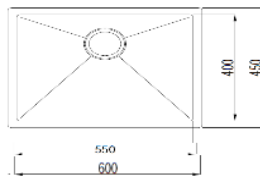

Model : KSB 800 MGUN

304 SS METAL GUN
NANO COATING
3mm Thickness (Border)
Size : 800x450x230mm
Cut out Size : 750 x 400mm (R10)
Big Bowl : 475mm x 400mm
Small Bow : 273mm x 400mm
(Matching Color Waste)

Model : KSB 600 MGold
304 SS MATT GOLD
NANO COATING
3mm Thickness (Border)
Size : 600x450x230mm
Cut out Size : 550 x 400mm (R10)
(Matching Color Waste)

Model : KSB 600 RGold
304 SS ROSE GOLD
NANO COATING
3mm Thickness (Border)
Size : 600x450x230mm
Cut out Size : 550 x 400mm (R10)
(Matching Color Waste)

Model : KSB 600 Silver
304 SS SILVER
NANO COATING
3mm Thickness (Border)
Size : 600x450x230mm
Cut out Size : 550 x 400mm (R10)
(Matching Color Waste)

Model : KSB 680 Silver
304 SS SILVER
NANO COATING
3mm Thickness (Border)
Size : 680x450x230mm
Cut out Size : 630 x 400mm (R10)
(Matching Color Waste)