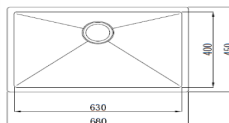

Model : KRS 450
304 SS 1.2mm Thickness
Size : 450x450x230mm
Cut out Size : 400 x 400mm (R10)

Model : KRS 550
304 SS 1.2mm Thickness
Size : 550x450x230mm
Cut out Size : 500 x 400mm (R10)

Model : KRS 600
304 SS 1.2mm Thickness
Size : 600x450x230mm
Cut out Size : 550 x 400mm (R10)

Model : KRS 650
304 SS 1.2mm Thickness
Size : 650x450x230mm
Cut out Size : 600 x 400mm (R10)

Model : KRS 680
304 SS 1.2mm Thickness
Size : 680x450x230mm
Cut out Size : 530 x 400mm (R10)

Delicate Harmony. Full of vibrant