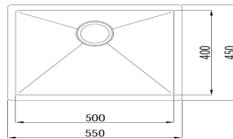

Model : KSB 600 MGold
304 SS MATT GOLD
NANO COATING
3mm Thickness (Border)
Size : 600x450x230mm
Cut out Size : 550 x 400mm (R10)
(Matching Color Waste)

Model : KSB 600 RGold
304 SS ROSE GOLD
NANO COATING
3mm Thickness (Border)
Size : 600x450x230mm
Cut out Size : 550 x 400mm (R10)
(Matching Color Waste)

Model : KSB 600 Silver
304 SS SILVER
NANO COATING
3mm Thickness (Border)
Size : 600x450x230mm
Cut out Size : 550 x 400mm (R10)
(Matching Color Waste)

Model : KSB 680 Silver
304 SS SILVER
NANO COATING
3mm Thickness (Border)
Size : 680x450x230mm
Cut out Size : 630 x 400mm (R10)
(Matching Color Waste)

Model : KRS 450
304 SS 1.2mm Thickness
Size : 450x450x230mm
Cut out Size : 400 x 400mm (R10)

Model : KRS 550
304 SS 1.2mm Thickness
Size : 550x450x230mm
Cut out Size : 500 x 400mm (R10)

Model : KRS 600
304 SS 1.2mm Thickness
Size : 600x450x230mm
Cut out Size : 550 x 400mm (R10)

Model : KRS 650
304 SS 1.2mm Thickness
Size : 650x450x230mm
Cut out Size : 600 x 400mm (R10)

Model : KRS 680
304 SS 1.2mm Thickness
Size : 680x450x230mm
Cut out Size : 530 x 400mm (R10)

Delicate Harmony. Full of vibrant