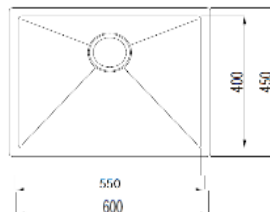

Model : KSB 550 MGUN
304 SS METAL GUN
NANO COATING
3mm Thickness (Border)
Size : 550x450x230mm
Cut out Size : 500 x 400mm (R10)
(Matching Color Waste)

Model : KSB 600 MGUN
304 SS METAL GUN
NANO COATING
3mm Thickness (Border)
Size : 600x450x230mm
Cut out Size : 550 x 400mm (R10)
(Matching Color Waste)

Model : KRS 650
304 SS 1.2mm Thickness
Size : 650x450x230mm
Cut out Size : 600 x 400mm (R10)

Model : KRS 680
304 SS 1.2mm Thickness
Size : 680x450x230mm
Cut out Size : 530 x 400mm (R10)

Delicate Harmony. Full of vibrant

Model : KSQ 550
304 SS 1.2mm Thickness
Size : 550x450x230mm
Cut out Size : 500 x 400mm

Model : KSQ - 650
304 SS 1.2mm Thickness
Size : 650x450x230mm
Cut out Size : 600 x 400mm

Model : KSQ - 680
304 SS 1.2mm Thickness
Size : 680x450x230mm
Cut out Size : 630 x 400mm

Model : KSQ - 820
304 SS 1.2mm Thickness
Size : 820x450x230mm
Cut out Size : 770 x 400mm

Model : KSQ - 860
304 SS 1.2mm Thickness
Size : 860x450x230mm
Cut out Size : 810 x 400mm

Model : KA 233
Sink Waste With Inner Basket