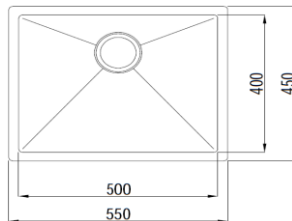

Stylish Design

304 SS SINK - NANO COATING

- ANTI RUST LAYER
- ANTI BACTERIAL LAYER
- ANTI CORROSION LAYER

To provide you with a new refined products,
To refreshing your Living Kitchen Space

Model : KSB 450 MGUN
304 SS METAL GUN
NANO COATING
3mm Thickness (Border)
Size : 450x450x230mm
Cut out Size : 400 x 400mm (R10)
(Matching Color Waste)

Model : KSB 550 MGUN
304 SS METAL GUN
NANO COATING
3mm Thickness (Border)
Size : 550x450x230mm
Cut out Size : 500 x 400mm (R10)
(Matching Color Waste)

Model : KSB 600 MGUN
304 SS METAL GUN
NANO COATING
3mm Thickness (Border)
Size : 600x450x230mm
Cut out Size : 550 x 400mm (R10)
(Matching Color Waste)

Model : KSB 680 MGUN
304 SS METAL GUN
NANO COATING
3mm Thickness (Border)
Size : 680x450x230mm
Cut out Size : 630x400mm (R10)
(Matching Color Waste)

Stylish Design

304 SS SINK - NAO COATING

- ANTI RUST LAYER
- ANTI BACTERIAL LAYER
- ANTI CORROSION LAYER

Model : KRS 650
304 SS 1.2mm Thickness
Size : 650x450x230mm
Cut out Size : 600 x 400mm (R10)

Model : KRS 680
304 SS 1.2mm Thickness
Size : 680x450x230mm
Cut out Size : 530 x 400mm (R10)

Delicate Harmony. Full of vibrant