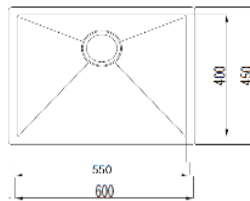

Model : KSB 800 MGUN

304 SS METAL GUN
NANO COATING
3mm Thickness (Border)
Size : 800x450x230mm
Cut out Size : 750 x 400mm (R10)
Big Bowl : 475mm x 400mm
Small Bow : 273mm x 400mm
(Matching Color Waste)

Model : KSB 600 MGold
304 SS MATT GOLD
NANO COATING
3mm Thickness (Border)
Size : 600x450x230mm
Cut out Size : 550 x 400mm (R10)
(Matching Color Waste)

Model : KSB 600 RGold
304 SS ROSE GOLD
NANO COATING
3mm Thickness (Border)
Size : 600x450x230mm
Cut out Size : 550 x 400mm (R10)
(Matching Color Waste)

Model : KSB 600 Silver
304 SS SILVER
NANO COATING
3mm Thickness (Border)
Size : 600x450x230mm
Cut out Size : 550 x 400mm (R10)
(Matching Color Waste)

Model : KSB 680 Silver
304 SS SILVER
NANO COATING
3mm Thickness (Border)
Size : 680x450x230mm
Cut out Size : 630 x 400mm (R10)
(Matching Color Waste)

Model : KRS 650
304 SS 1.2mm Thickness
Size : 650x450x230mm
Cut out Size : 600 x 400mm (R10)

Model : KRS 680
304 SS 1.2mm Thickness
Size : 680x450x230mm
Cut out Size : 530 x 400mm (R10)

Delicate Harmony. Full of vibrant