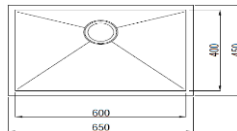

Model : KSB 600 Silver
304 SS SILVER
NANO COATING
3mm Thickness (Border)
Size : 600x450x230mm
Cut out Size : 550 x 400mm (R10)
(Matching Color Waste)

Model : KSB 680 Silver
304 SS SILVER
NANO COATING
3mm Thickness (Border)
Size : 680x450x230mm
Cut out Size : 630 x 400mm (R10)
(Matching Color Waste)

Model : KRS 450
304 SS 1.2mm Thickness
Size : 450x450x230mm
Cut out Size : 400 x 400mm (R10)

Model : KRS 550
304 SS 1.2mm Thickness
Size : 550x450x230mm
Cut out Size : 500 x 400mm (R10)

Model : KRS 600
304 SS 1.2mm Thickness
Size : 600x450x230mm
Cut out Size : 550 x 400mm (R10)

Model : KRS 650
304 SS 1.2mm Thickness
Size : 650x450x230mm
Cut out Size : 600 x 400mm (R10)

Model : KRS 680
304 SS 1.2mm Thickness
Size : 680x450x230mm
Cut out Size : 530 x 400mm (R10)

Delicate Harmony. Full of vibrant