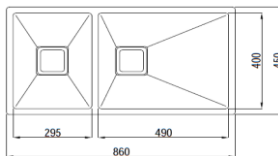

Model : KRS 650
304 SS 1.2mm Thickness
Size : 650x450x230mm
Cut out Size : 600 x 400mm (R10)

Model : KRS 680
304 SS 1.2mm Thickness
Size : 680x450x230mm
Cut out Size : 530 x 400mm (R10)

Delicate Harmony. Full of vibrant

Model : KRS - 800T
304 SS 1.2mm Thickness
800x450x230mm
Cut out Size : 750 x 400mm

Full Of Life Force

Its gives a clear and quiet series, filled with distinctive and modernist, suitable to create for warmth and peace modern living kitchen.

Model : KSQ 550
304 SS 1.2mm Thickness
Size : 550x450x230mm
Cut out Size : 500 x 400mm

Model : KSQ - 650
304 SS 1.2mm Thickness
Size : 650x450x230mm
Cut out Size : 600 x 400mm

Model : KSQ - 680
304 SS 1.2mm Thickness
Size : 680x450x230mm
Cut out Size : 630 x 400mm

Model : KSQ - 820
304 SS 1.2mm Thickness
Size : 820x450x230mm
Cut out Size : 770 x 400mm

Model : KSQ - 860
304 SS 1.2mm Thickness
Size : 860x450x230mm
Cut out Size : 810 x 400mm

Model : KA 233
Sink Waste With Inner Basket