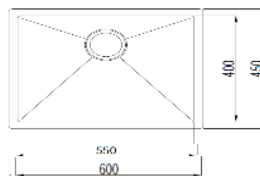

Model : KSB 800 MGUN

304 SS METAL GUN
NANO COATING
3mm Thickness (Border)
Size : 800x450x230mm
Cut out Size : 750 x 400mm (R10)
Big Bowl : 475mm x 400mm
Small Bow : 273mm x 400mm
(Matching Color Waste)

Model : KSB 600 MGold
304 SS MATT GOLD
NANO COATING
3mm Thickness (Border)
Size : 600x450x230mm
Cut out Size : 550 x 400mm (R10)
(Matching Color Waste)

Model : KSB 600 RGold
304 SS ROSE GOLD
NANO COATING
3mm Thickness (Border)
Size : 600x450x230mm
Cut out Size : 550 x 400mm (R10)
(Matching Color Waste)

Model : KSB 600 Silver
304 SS SILVER
NANO COATING
3mm Thickness (Border)
Size : 600x450x230mm
Cut out Size : 550 x 400mm (R10)
(Matching Color Waste)

Model : KSB 680 Silver
304 SS SILVER
NANO COATING
3mm Thickness (Border)
Size : 680x450x230mm
Cut out Size : 630 x 400mm (R10)
(Matching Color Waste)