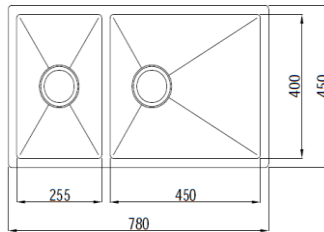

Model : KRS 450
304 SS 1.2mm Thickness
Size : 450x450x230mm
Cut out Size : 400 x 400mm (R10)

Model : KRS 550
304 SS 1.2mm Thickness
Size : 550x450x230mm
Cut out Size : 500 x 400mm (R10)

Model : KRS 600
304 SS 1.2mm Thickness
Size : 600x450x230mm
Cut out Size : 550 x 400mm (R10)

Model : KRS 650
304 SS 1.2mm Thickness
Size : 650x450x230mm
Cut out Size : 600 x 400mm (R10)

Model : KRS 680
304 SS 1.2mm Thickness
Size : 680x450x230mm
Cut out Size : 530 x 400mm (R10)

Delicate Harmony. Full of vibrant

Y 2022

Model : KRS-780
304 SS 1.2mm Thickness
Size : 780x450x230mm
Cut out Size : 730 x 400mm

Model : KRS - 820
304 SS 1.2mm Thickness
Size : 820x450x230mm
Cut out Size : 770 x 400mm

Model : KRS - 860
304 SS 1.2mm Thickness
860x450x230mm
Cut out Size : 810 x 400mm

Model : KRS - 800T
304 SS 1.2mm Thickness
800x450x230mm
Cut out Size : 750 x 400mm

Full Of Life Force

Its gives a clear and quiet series, filled with distinctive and modernist, suitable to create for warmth and peace modern living kitchen.