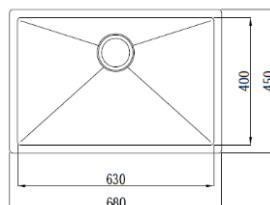

Model : KSB 800 MGUN

304 SS METAL GUN
NANO COATING
3mm Thickness (Border)
Size : 800x450x230mm
Cut out Size : 750 x 400mm (R10)
Big Bowl : 475mm x 400mm
Small Bow : 273mm x 400mm
(Matching Color Waste)

Model : KSB 600 MGold
304 SS MATT GOLD
NANO COATING
3mm Thickness (Border)
Size : 600x450x230mm
Cut out Size : 550 x 400mm (R10)
(Matching Color Waste)

Model : KSB 600 RGold
304 SS ROSE GOLD
NANO COATING
3mm Thickness (Border)
Size : 600x450x230mm
Cut out Size : 550 x 400mm (R10)
(Matching Color Waste)

Model : KSB 600 Silver
304 SS SILVER
NANO COATING
3mm Thickness (Border)
Size : 600x450x230mm
Cut out Size : 550 x 400mm (R10)
(Matching Color Waste)

Model : KSB 680 Silver
304 SS SILVER
NANO COATING
3mm Thickness (Border)
Size : 680x450x230mm
Cut out Size : 630 x 400mm (R10)
(Matching Color Waste)

Model : KRS 650
304 SS 1.2mm Thickness
Size : 650x450x230mm
Cut out Size : 600 x 400mm (R10)

Model : KRS 680
304 SS 1.2mm Thickness
Size : 680x450x230mm
Cut out Size : 530 x 400mm (R10)

Delicate Harmony. Full of vibrant