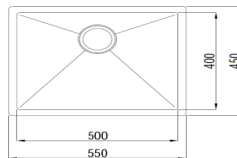

Model : KSB 600 Silver
304 SS SILVER
NANO COATING
3mm Thickness (Border)
Size : 600x450x230mm
Cut out Size : 550 x 400mm (R10)
(Matching Color Waste)

Model : KSB 680 Silver
304 SS SILVER
NANO COATING
3mm Thickness (Border)
Size : 680x450x230mm
Cut out Size : 630 x 400mm (R10)
(Matching Color Waste)

Model : KRS 450
304 SS 1.2mm Thickness
Size : 450x450x230mm
Cut out Size : 400 x 400mm (R10)

Model : KRS 550
304 SS 1.2mm Thickness
Size : 550x450x230mm
Cut out Size : 500 x 400mm (R10)

Model : KRS 600
304 SS 1.2mm Thickness
Size : 600x450x230mm
Cut out Size : 550 x 400mm (R10)

Model : KRS 650
304 SS 1.2mm Thickness
Size : 650x450x230mm
Cut out Size : 600 x 400mm (R10)

Model : KRS 680
304 SS 1.2mm Thickness
Size : 680x450x230mm
Cut out Size : 530 x 400mm (R10)

Delicate Harmony. Full of vibrant