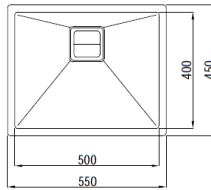

Model : KRS 650
304 SS 1.2mm Thickness
Size : 650x450x230mm
Cut out Size : 600 x 400mm (R10)

Model : KRS 680
304 SS 1.2mm Thickness
Size : 680x450x230mm
Cut out Size : 530 x 400mm (R10)

Delicate Harmony. Full of vibrant

Y 2022

Model : KRS-780
304 SS 1.2mm Thickness
Size : 780x450x230mm
Cut out Size : 730 x 400mm

Model : KRS - 820
304 SS 1.2mm Thickness
Size : 820x450x230mm
Cut out Size : 770 x 400mm

Model : KRS - 860
304 SS 1.2mm Thickness
860x450x230mm
Cut out Size : 810 x 400mm

Model : KRS - 800T
304 SS 1.2mm Thickness
800x450x230mm
Cut out Size : 750 x 400mm

Full Of Life Force

Its gives a clear and quiet series, filled with distinctive and modernist, suitable to create for warmth and peace modern living kitchen.

Model : KSQ 550
304 SS 1.2mm Thickness
Size : 550x450x230mm
Cut out Size : 500 x 400mm

Model : KSQ - 650
304 SS 1.2mm Thickness
Size : 650x450x230mm
Cut out Size : 600 x 400mm

Model : KSQ - 680
304 SS 1.2mm Thickness
Size : 680x450x230mm
Cut out Size : 630 x 400mm