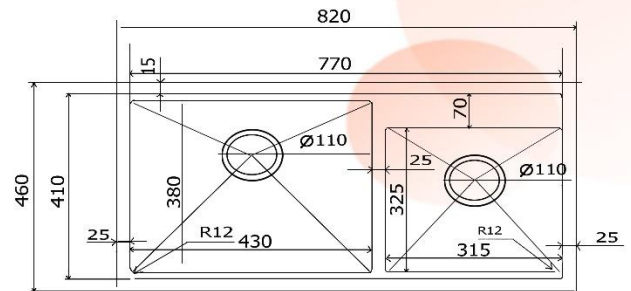

### HDB 8345-RG

Undermount S/S Sink  
Stainless steel Rose Gold

Size : 830X450X230mm  
Cut size : 700X400mm

Nano Coating

### HDB 8246T-GM

Undermount S/S Sink  
Stainless steel Gun metal

Size : 820X460X220mm  
Cut size : 770X410mm

Nano Coating

### HDB 8046

Undermount S/S Sink  
Stainless steel Sliver

Size : 800X460X220mm  
Cut size : 745X410mm