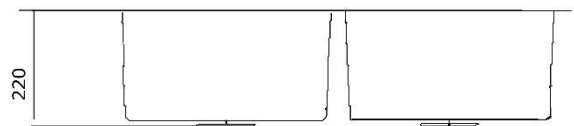

### HDB 8345-RG

Undermount S/S Sink  
Stainless steel Rose Gold

Size : 830X450X230mm  
Cut size : 700X400mm

Nano Coating

### HDB 8246T-GM

Undermount S/S Sink  
Stainless steel Gun metal

Size : 820X460X220mm  
Cut size : 770X410mm

Nano Coating

### HDB 8046

Undermount S/S Sink  
Stainless steel Sliver

Size : 800X460X220mm  
Cut size : 745X410mm