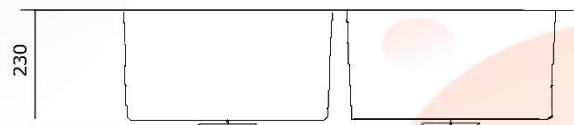

### HDB 8345-RG

Undermount S/S Sink  
Stainless steel Rose Gold

Size : 830X450X230mm  
Cut size : 700X400mm

Nano Coating