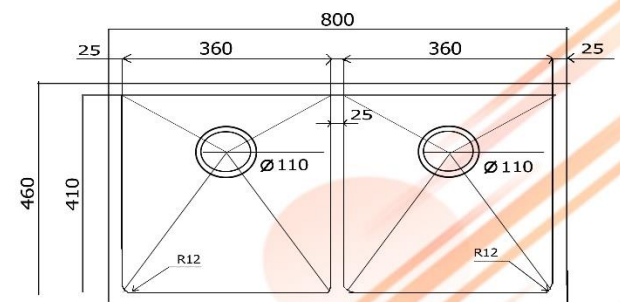

### HDB 8345-RG

Undermount S/S Sink  
Stainless steel Rose Gold

Size : 830X450X230mm  
Cut size : 700X400mm

Nano Coating

### HDB 8246T-GM

Undermount S/S Sink  
Stainless steel Gun metal

Size : 820X460X220mm  
Cut size : 770X410mm

Nano Coating

### HDB 8046

Undermount S/S Sink  
Stainless steel Sliver

Size : 800X460X220mm  
Cut size : 745X410mm