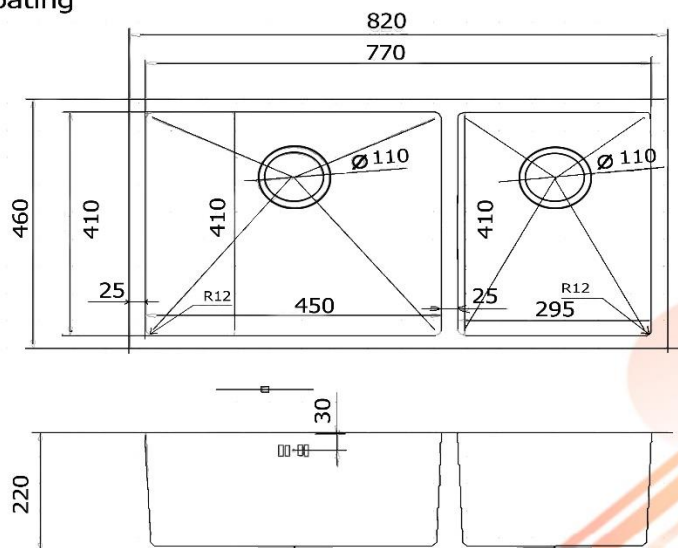

# KITHEN SINKS

**HDB 8246-GD**  
Undermount S/S Sink  
Stainless steel Gold  
Size : 820X460X220mm  
Cut size : 770X410mm  
Nano Coating

**HDB 8246-RG**  
Undermount S/S Sink  
Stainless steel Rose Gold  
Size : 820X460X220mm  
Cut size : 770X410mm  
Nano Coating

**HDB8246-GM**  
Undermount S/S Sink  
Stainless steel Gun metal  
Size 820X460X220mm  
Cut size : 770X410mm  
Nano Coating

**HDB 8246**  
Undermount S/S Sink  
Stainless steel Sliver  
Size : 820X460X220mm  
Cut size : 770X410mm

### HDB 8345-RG

Undermount S/S Sink  
Stainless steel Rose Gold

Size : 830X450X230mm  
Cut size : 700X400mm

Nano Coating

### HDB 8046

Undermount S/S Sink  
Stainless steel Sliver

Size : 800X460X220mm  
Cut size : 745X410mm