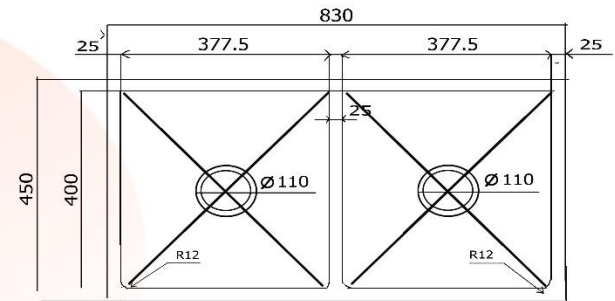

**HDB8246-GM**  
Undermount S/S Sink  
Stainless steel Gun metal  
Size 820X460X220mm  
Cut size : 770X410mm  
Nano Coating

**HDB 8246**  
Undermount S/S Sink  
Stainless steel Sliver  
Size : 820X460X220mm  
Cut size : 770X410mm

### HDB 8345-RG

Undermount S/S Sink  
Stainless steel Rose Gold

Size : 830X450X230mm  
Cut size : 700X400mm

Nano Coating

### HDB 8246T-GM

Undermount S/S Sink  
Stainless steel Gun metal

Size : 820X460X220mm  
Cut size : 770X410mm

Nano Coating

### HDB 8046

Undermount S/S Sink  
Stainless steel Sliver

Size : 800X460X220mm  
Cut size : 745X410mm